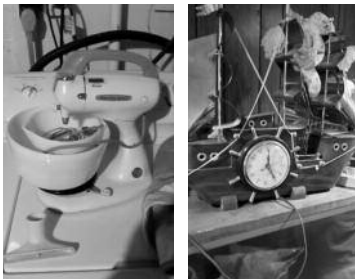

Whirlpool Refrigerator - side by side
Whirlpool glass top stove
Whirlpool above stove microwave
Frigidaire dishwasher

6 ft wooden step ladder
Misc. garden tools
Solar garden lights
2 gal sprayer
SNK Trim all trimmer=electric
Misc. garden sprays and fertilizer