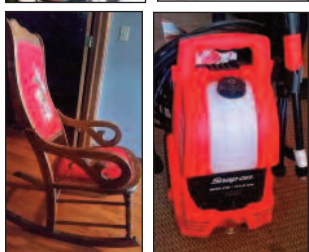

Don't Miss This One!

AUCTION

MOVING AUCTION

Saturday, June 1, 2019 ~10:00 AM

44 North Harmon Drive • Mitchell, SD

Complete List & Pictures www.sdauctions.com & www.auctionzip.com

GUNS

JC Higgins Model 103.360 16ga.
Over/under shotgun
Stevens Model 124 12ga 2 3/4
shotgun
Winchester Model 12, 12 ga shot-
gun 3 in.-Super Speed, Super X
Full Choke
Remington Wingmaster Magnum
870-12 ga. 3 in. Shells
W Richards Double Barrel side by
side-12 ga. (wall hanger)

HOUSEHOLD/TOOLS/ ANTIQUES/MISC.

Honda Trac 300 2 WD 4 wheeler
JD LX 277 all wheel steer riding lawn
mower w/ bagger
Belt drive garden tiller
Scott's broadcast spreader
Broadcast tow behind spreader
25 gal ATV sprayer
Masterbuilt smoker
Garden hoses
Backpack sprayer
5.0 HP 12 gal. Shopvac
Garden train w/ track & controller
Giant 15 speed bike
Snap on power washer
Bostitch sm nailer
Air brat nailer
Skil belts sander
Vibrator sander
Hedge trimmer
Pro Tech chop saw
Extension cords
Borden Farm products Horse
& wagon
Clark HD Plus tool cabinet
B&D recip saw
B&D miter saw
2 roll around carts
Portable 130 Powering welder
Welding helmet
Lincoln stick welder
Creepers
Cordless drill
Extreme garage fan 24"
Extreme garage floor fan
Electric car buffer
Workmate bench
Roto Zip drill
Table saw