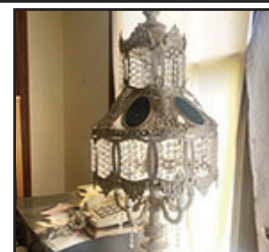

ANTIQUES & COLLECTABLES: (2) HANGING OIL LAMPS - ERNST'S SADDLERY HAT BOX - VERY LARGE COLLECTION OF ENAMEL WARE, SPLASH, BLUE, GREEN, GRAY, RED, MULTI-COLORED, COFFEE POTS, BOWLS, ROASTERS, PITCHERS, POTS W/WOOD HANDLES, MIXING BOWLS, PALES, UTENSILS, LADLES, SETS, PIE PLATES - VERY UNIQUE ENAMEL WARE LONG OVAL BABY BATH TUB - VERY ORNATE CHANDELIER STYLE LAMP - SMALL STORE COUNTER DISPLAY CASE - HAT BOXES - DECORATIVE PLATES - LG. ASST. OF KNICK KNACKS - CANDLELABRA'S - HUMMINGBIRD DISHES - CROCKERY BAKEWARE BOWLS - GERMAN WALL MOUNT ENAMEL COFFEE GRINDER - PAINTED WALL MOUNT COFFEE GRINDER - WASH BASIN PITCHERS & BOWLS - LG. ASST. OF DISHES, PLATES, COOKWARE, CUPS, SAUCERS, BOWLS, SETS ETC.... 3 GAL RED WING CROCK - CROCKS - TEA POTS - OLD JARS - WESTERN POTTERY CROCK JAR - FLOWER SIFTERS - COPPER TEA KETTLES - PICTURE FRAMES - STEEL BARN-YARD POT RACK - VINTAGE SHOE HORNS, PINS, HARMONICA ETC... - COOKIE JARS - WATER PITCHERS - GLASSWARE - VASES - SEWING CHEST - OIL LAMPS - CARNIVAL GLASS PITCHERS, GLASSES ETC... - LG. ASST. OF CROCKERY MIXING BOWLS - LG. ASST. OF CRAFT ITEMS, YARN, FABRIC ETC....

OUTDOORS & SHOP: SMALL PETRIFIED WOOD - QUARTZ - PLANTERS - STEEL CABINETS - CRAFTSMAN TOP & BOTTOM TOOL BOX - PLANT WATERERS