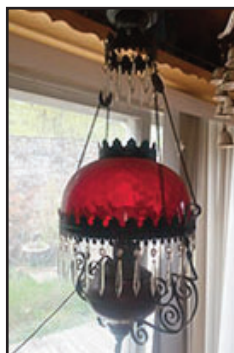

ANTIQUES & COLLECTABLES: (2) HANGING OIL LAMPS - ERNST'S SADDLERY HAT BOX - VERY LARGE COLLECTION OF ENAMEL WARE, SPLASH, BLUE, GREEN, GRAY, RED, MULTI-COLORED, COFFEE POTS, BOWLS, ROASTERS, PITCHERS, POTS W/WOOD HANDLES, MIXING BOWLS, PALES, UTENSILS, LADLES, SETS, PIE PLATES - VERY UNIQUE ENAMEL WARE LONG OVAL BABY BATH TUB - VERY ORNATE CHANDELIER STYLE LAMP - SMALL STORE COUNTER DISPLAY CASE - HAT BOXES - DECORATIVE PLATES - LG. ASST. OF KNICK KNACKS - CANDLELABRA'S - HUMMINGBIRD DISHES - CROCKERY BAKEWARE BOWLS - GERMAN WALL MOUNT ENAMEL COFFEE GRINDER - PAINTED WALL MOUNT COFFEE GRINDER - WASH BASIN PITCHERS & BOWLS - LG. ASST. OF DISHES, PLATES, COOKWARE, CUPS, SAUCERS, BOWLS, SETS ETC.... 3 GAL RED WING CROCK - CROCKS - TEA POTS - OLD JARS - WESTERN POTTERY CROCK JAR - FLOWER SIFTERS - COPPER TEA KETTLES - PICTURE FRAMES - STEEL BARN-YARD POT RACK - VINTAGE SHOE HORNS, PINS, HARMONICA ETC... - COOKIE JARS - WATER PITCHERS - GLASSWARE - VASES - SEWING CHEST - OIL LAMPS - CARNIVAL GLASS PITCHERS, GLASSES ETC... - LG. ASST. OF CROCKERY MIXING BOWLS - LG. ASST. OF CRAFT ITEMS, YARN, FABRIC ETC....

OUTDOORS & SHOP: SMALL PETRIFIED WOOD - QUARTZ - PLANTERS - STEEL CABINETS - CRAFTSMAN TOP & BOTTOM TOOL BOX - PLANT WATERERS