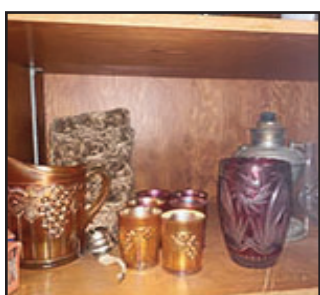

ANTIQUES & COLLECTABLES: (2) HANGING OIL LAMPS - ERNST'S SADDLERY HAT BOX - VERY LARGE COLLECTION OF ENAMEL WARE, SPLASH, BLUE, GREEN, GRAY, RED, MULTI-COLORED, COFFEE POTS, BOWLS, ROASTERS, PITCHERS, POTS W/WOOD HANDLES, MIXING BOWLS, PALES, UTENSILS, LADLES, SETS, PIE PLATES - VERY UNIQUE ENAMEL WARE LONG OVAL BABY BATH TUB - VERY ORNATE CHANDELIER STYLE LAMP - SMALL STORE COUNTER DISPLAY CASE - HAT BOXES - DECORATIVE PLATES - LG. ASST. OF KNICK KNACKS - CANDLELABRA'S - HUMMINGBIRD DISHES - CROCKERY BAKEWARE BOWLS - GERMAN WALL MOUNT ENAMEL COFFEE GRINDER - PAINTED WALL MOUNT COFFEE GRINDER - WASH BASIN PITCHERS & BOWLS - LG. ASST. OF DISHES, PLATES, COOKWARE, CUPS, SAUCERS, BOWLS, SETS ETC.... 3 GAL RED WING CROCK - CROCKS - TEA POTS - OLD JARS - WESTERN POTTERY CROCK JAR - FLOWER SIFTERS - COPPER TEA KETTLES - PICTURE FRAMES - STEEL BARN-YARD POT RACK - VINTAGE SHOE HORNS, PINS, HARMONICA ETC... - COOKIE JARS - WATER PITCHERS - GLASSWARE - VASES - SEWING CHEST - OIL LAMPS - CARNIVAL GLASS PITCHERS, GLASSES ETC... - LG. ASST. OF CROCKERY MIXING BOWLS - LG. ASST. OF CRAFT ITEMS, YARN, FABRIC ETC....

OUTDOORS & SHOP: SMALL PETRIFIED WOOD - QUARTZ - PLANTERS - STEEL CABINETS - CRAFTSMAN TOP & BOTTOM TOOL BOX - PLANT WATERERS