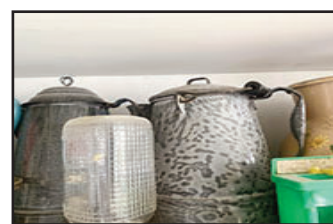

ANTIQUES & COLLECTABLES: (2) HANGING OIL LAMPS - ERNST'S SADDLERY HAT BOX - VERY LARGE COLLECTION OF ENAMEL WARE, SPLASH, BLUE, GREEN, GRAY, RED, MULTI-COLORED, COFFEE POTS, BOWLS, ROASTERS, PITCHERS, POTS W/WOOD HANDLES, MIXING BOWLS, PALES, UTENSILS, LADLES, SETS, PIE PLATES - VERY UNIQUE ENAMEL WARE LONG OVAL BABY BATH TUB - VERY ORNATE CHANDELIER STYLE LAMP - SMALL STORE COUNTER DISPLAY CASE - HAT BOXES - DECORATIVE PLATES - LG. ASST. OF KNICK KNACKS - CANDLELABRA'S - HUMMINGBIRD DISHES - CROCKERY BAKEWARE BOWLS - GERMAN WALL MOUNT ENAMEL COFFEE GRINDER - PAINTED WALL MOUNT COFFEE GRINDER - WASH BASIN PITCHERS & BOWLS - LG. ASST. OF DISHES, PLATES, COOKWARE, CUPS, SAUCERS, BOWLS, SETS ETC.... 3 GAL RED WING CROCK - CROCKS - TEA POTS - OLD JARS - WESTERN POTTERY CROCK JAR - FLOWER SIFTERS - COPPER TEA KETTLES - PICTURE FRAMES - STEEL BARN-YARD POT RACK - VINTAGE SHOE HORNS, PINS, HARMONICA ETC... - COOKIE JARS - WATER PITCHERS - GLASSWARE - VASES - SEWING CHEST - OIL LAMPS - CARNIVAL GLASS PITCHERS, GLASSES ETC... - LG. ASST. OF CROCKERY MIXING BOWLS - LG. ASST. OF CRAFT ITEMS, YARN, FABRIC ETC....

OUTDOORS & SHOP: SMALL PETRIFIED WOOD - QUARTZ - PLANTERS - STEEL CABINETS - CRAFTSMAN TOP & BOTTOM TOOL BOX - PLANT WATERERS