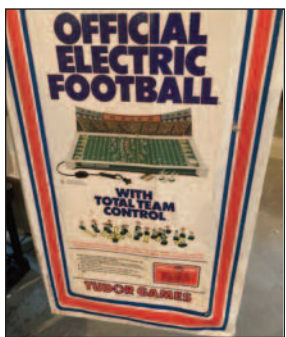

Thomasville bedroom set-queen, dresser w/ mirror, dresser, night stand
 Full bedroom set, dresser w/ mirror & dresser
 Queen adjustable bed-Tempurpedic Ergo
 Power electric loveseat-brand new
 Table, Dresser, Dresser w/ Mirror
 Queen bedroom set, Lane Cedar chest
 Drop Leaf round table w/ 2 swivel/roller chairs
 Floor lamps
 Wooden rocking chair
 Kirby vacuum
 Misc kitchen items brand new in box