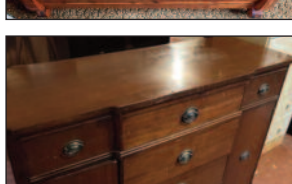

Remember that you are attending this auction at your own risk. Be respectful of social distancing, be courteous to the folks around you. If you prefer to wear a mask please feel free to do so. Thanks!