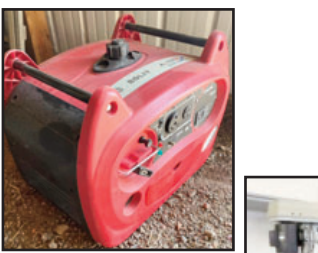

HOUSEHOLD & MISC.: STEINBAUK & SONS (SQAURE BABY GRAND) PIANO WITH IVORY KEYS (STARTED IN 1854 & FINISHED IN 1871, THEN SHIPPED TO NEW ORLEANS) INITIALS INSIDE OF ALL THE WORKERS WHO HELPED BUILD IT - FULL BODY MASSAGE CHAIR (LEATHER) - 72" VIZIO LCD T.V. - OAK ENTERTAINMENT CENTER - ONKYO SURROUND SOUND SYSTEM - LG. DINING TABLE WITH UPHOLSTERED CAPTAINS CHAIRS & 3 FT LEAF EXTENSION - ORNATE ANTIQUE OFFICE CHAIR - LOCOMOTIVE ART BY (GREG GARRETT) - MONTGOMERY WARD UPRIGHT FREEZER - LG. ORNATELY FRAMED MIRROR - SOFA, LOVESEAT & MATCHING RECLINER - GLASS COFFEE TABLE - HAND BUILT ROLL TOP COMPUTER DESK - UPHOLSTERED OFFICE CHAIR - CORNER ELECTRIC FIRE PLACE - VIZIO 32" LCD T.V. & STAND - ANTIQUE OVAL TABLE - KING SIZE BED (MATTRESS & BOXSPRING - (2) LG. WALL MIRRORS - LADY WITH VASE 3 FT SCULPTURE - END TABLES - CABINETS - LG. ASST. OF RAILROAD COLLECTOR PLATES - PRO-FORM XP 400R SIT DOWN EXERCISE BIKE - GOLDS GYM DUMBBELLS - PRO-FORM 490LS CROSSWALK TREADMILL - THIN WALLED METAL GUN SAFE - LG. ASST. OF RECORDS (L.P.s) - FINANCIAL BOOKS - HORSE TRAINING BOOKS - BEANIE BABIES - HORSE-SHOE METAL ART - LG. ASST. OF HORSE DECOR - CANDLES - KNICK KNACKS - ANTIQUE PICTURE BIBLE - PAINTED SAW BLADES - KIRBY VACUUM - MODEL SHIP - LIZ CHENEY'S TOILET (ONLY USED ONCE IN WYOMING) - TARPS - EXTENSION CORDS - 1 LB PROPANE BOTTLES - CHIMNEY SWEEP - ANTIQUE TOY CHEST - BOX FAN - LG. ASST. OF LUGGAGE - LG. ASST. OF XMAS DECOR - LG. ASST. OF WINTER BOOTS & MUCK BOOTS - COMPUTER DESKS - OAK FILE CABINET - BROTHER PRINTER - (2) RECLINERS - MICROFIBRE SOFA - UPHOLSTERED SOFA - QUEEN BEDROOM SET - CORONA NEON LIGHT (NEEDS WORK) - SMALL ROUND TABLE WITH (4) OAK CHAIRS - INVERSION TABLE - WICKER ACCENT COOLER ON STAND - WALL CLOCKS - BUDWEISER & BEER STEINS - PORCELAIN & ANTIQUE DOLLS - (2) METAL PATIO SETS WITH (4) CHAIRS - WICKER PATIO SET (2 CHAIRS & LOVESEAT) - PROPANE PATIO FIREPLACE - WOODEN SEAT SWING - STEEL PATIO TABLES - BIRD BATHS - GLASS TOP PATIO SET W/4 CHAIRS - PATIO HEATER - LG. ASST. OF YARD & GARDEN, PLANTERS, FLOWER POTS ETC.... - (2) OLD CREAM CANS -

**FOR MORE INFORMATION PLEASE CONTACT
JUSTIN 307.660.2292**

TERMS: Cash or Check with picture ID. We also take Credit Card Payments with a 3% Transaction Fee.
All items sold as is - where is - not responsible for accidents or theft.
Announcements made the day of the auction, take precedence over all printed materials. Sales Tax collected.

FOR FULL LISTING GO TO AUCTIONZIP.COM ID #27765

Sale Conducted By:

BIESHEUVEL AUCTION & APPRAISAL

Auctioneer: Justin Biesheuvel • 307.660.2292