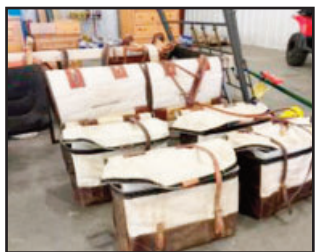

VEHICLES & EQUIPMENT SELL @ APPROX 1:00 p.m.: 2007 GMC SIERRA SLE, EXTENDED CAB, 4X4 (168,000 MILES) RUNS GREAT - CASE 1840 UNILOADER SKIDSTEER (ONLY 2050 HRS) - KAWASAKI MULE 4010 TRANS 4X4, 4 SEATER, OPEN CAB, POWER STEERING - SUZUKI KING QUAD 450 4 WHEELER (1445 MILES) WITH PLOW - CRAFTSMAN 30" SNOWBLOWER - CRAFTSMAN 24" SNOWBLOWER - PREDATOR 2000 INVERTER GENERATOR - HONDA 2000 INVERTER GENERATOR - DELTA PRESSURE WASHER - PUSH WEEDEATER - USED BUILDING TIN (ALOT)