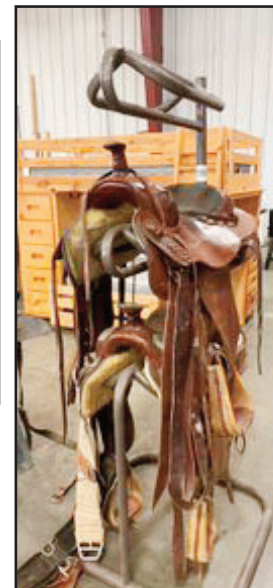

CHRISTMAS CONSIGNMENT (GUNS, TOOLS, TACK, EQUIP. & MORE)

AUCTION

SATURDAY, DECEMBER 4, 2021 • 8:27 AM

1209 ENERGY STREET • GILLETTE, WY 82716

Sale Conducted By:

Please Turn Over For Listing

BIESHEUVEL AUCTION & APPRAISAL

Auctioneer: Justin Biesheuvel • 307.660.2292