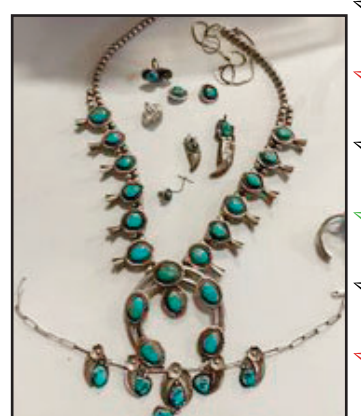

CHRISTMAS CONSIGNMENT (GUNS, TOOLS, TACK, EQUIP. & MORE)

AUCTION

SATURDAY, DECEMBER 4, 2021 • 8:27 AM

1209 ENERGY ST. • GILLETTE, WY 82716

DIRECTIONS: FROM I-90 TAKE (EXIT 129) ONTO GARNER LAKE RD. & TURN NORTH, GO 1/4 MILE TO WARLOW DRIVE AND TURN LEFT (WEST) ON WARLOW DRIVE, GO 1 1/2 MILES TO ENTERPRISE AVE. AND TURN LEFT (SOUTH), GO 1 BLOCK AND TURN RIGHT (WEST) ON ENERGY ST., GO 1/4 MILE AND AUCTION WILL BE LOCATED ON YOUR RIGHT, WATCH FOR SIGNS!!!! COME BY FRIDAY FROM 10:00 TO 5:00 P.M. FOR AN EARLY PREVIEW, THERE WILL BE MUCH MORE BY SALE DAY!!!!

VEHICLES & EQUIPMENT SELL @ APPROX 1:00 p.m.: 2007 GMC SIERRA SLE, EXTENDED CAB, 4X4 (168,000 MILES) RUNS GREAT - CASE 1840 UNILOADER SKIDSTEER (ONLY 2050 HRS) - KAWASAKI MULE 4010 TRANS 4X4, 4 SEATER, OPEN CAB, POWER STEERING - SUZUKI KING QUAD 450 4 WHEELER (1445 MILES) WITH PLOW - CRAFTSMAN 30" SNOWBLOWER - CRAFTSMAN 24" SNOWBLOWER - PREDATOR 2000 INVERTER GENERATOR - HONDA 2000 INVERTER GENERATOR - DELTA PRESSURE WASHER - PUSH WEEDEATER - USED BUILDING TIN (ALOT)

GUNS & AMMO SELL @ 10:00 a.m.: (MODEL 94) 30-30 LEVER ACTION - RUGER RED-HAWK .44 MAG SS REVOLVER - S&W .41 MAG REVOLVER - FIALA ARMS (MODEL 1920) SEMI AUTO - EASTERN ARMS REVOLVER - RUGER SINGLE SIX .22 CAL & .22 MAG - ROSSI 20GA/.22LR BREAKDOWN - WINCHESTER (SUPER X MODEL 2) 12 GA - REMINGTON (MODEL 700) 300 WSM - BROWNING (RMEF BANQUET GUN) X BOLT .300 WIN MAG (1 OF 425) - WINCHESTER MODEL 1885 SINGLE SHOT .22LR - S&W AR22 (NEW) - WINCHESTER (MODEL 70) .243 - WINCHESTER (MODEL 70) 30-06 - RUGER M77 MARK2 .25-06 W/SIMMONS SCOPE - MARLIN 30-30 LEVER ACTION - REMINGTON (MODEL 70) .270 WIN - CHARLES DALY by ZASTAVA .300 WIN MAG W/LEUPOLD SCOPE - WINCHESTER (MODEL 70) 30-06 W/BURRIS SCOPE - S&W .40 CAL - BEEMAN AIR RIFLE - AMMO & RELOADING: (2) JOHN WAYNE 32-40 BOXES OF AMMO - 9MM - 45 AUTO - 30-06 BRASS - .270 WIN BRASS - 300 WIN MAG BRASS - LG. ASST. OF GUN POWDER, BALL POWDER - 12 GA SHOTGUN SHELLS - SMALL RIFLE PRIMERS - SMALL PISTOL PRIMERS - LG. ASST. OF SOFT CASE GUN CASES -

SADDLES, TACK & PACK EQUIPMENT: (15+) SADDLES, MARTIN, KING RANCH, WYETH, BRONC SADDLE, CACTUS (KIDS SADDLE), CIRCLE Y, (2) ORTHO-FLEX - (2) NEW MONTANA PACK & SADDLERY CROSS BUCK PACK SADDLES - (2) SETS OF MONTANA PACK & SADDLERY HARD PANNIARDS (CANVAS COVERED) - (4) USED PACK SADDLES - (NEW) PACK PADS, LASHINGS, CINCHES, HOBBLERS, BEAR BELLS, FEED BAGS, CANVAS PACK COVERS, PICKET LINES, FARRIERS PACK KIT ETC.... (2) COLORADO SADDLERY LEATHER SCABBARDS - STIRRUPS - STITCHING HORSE - 3 TIER SADDLE RACK - LIZ CHENEY PACK TOILET (WELL USED) - (5) WOODEN SADDLE RACKS - (2) PACK PICNIC TABLES - (2 SETS) KEVLAR BEAR PROOF PANNIARDS - CANVAS PANNIARDS - SADDLE BAGS - CANVAS SADDLE BAGS - BREAST COLLARS - BRIDLES - BITS - KIDS STIRRUPS - BLANKETS - SADDLE PADS - PACK PADS - (2) PACK SCALES - HORSE COLLAR - LANTERNS - TENTS - HALTERS - WATER JUGS - WATER COOLERS ETC....

LAPIDARY EQUIP: BARRANCA DIAMOND ROCK GRINDER/POLISHER - STAR POLISHER - ROCK SAW - MISC. SUPPLIES