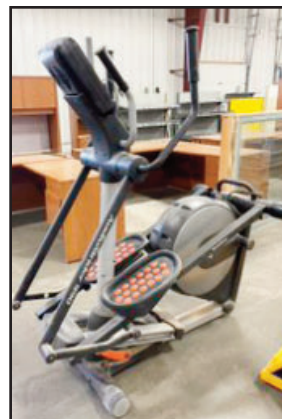

CHRISTMAS CONSIGNMENT (GUNS, TOOLS, TACK, EQUIP. & MORE)

AUCTION

SATURDAY, DECEMBER 4, 2021 • 8:27 AM

1209 ENERGY STREET • GILLETTE, WY 82716

Sale Conducted By:

Please Turn Over For Listing

BIESHEUVEL AUCTION & APPRAISAL

Auctioneer: Justin Biesheuvel • 307.660.2292