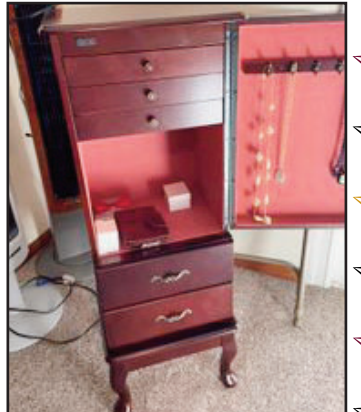

FOR MORE INFORMATION PLEASE CONTACT JUSTIN 307.660.2292

TERMS: Cash or Check with picture ID. We also take Credit Card Payments with a 3% Transaction Fee. All items sold as is - where is - not responsible for accidents or theft. Announcements made the day of the auction, take precedence over all printed materials. Sales Tax collected.

FOR FULL LISTING GO TO AUCTIONZIP.COM ID #27765

Sale Conducted By:

BIESHEUVEL AUCTION & APPRAISAL

Auctioneer: Justin Biesheuvel • 307.660.2292