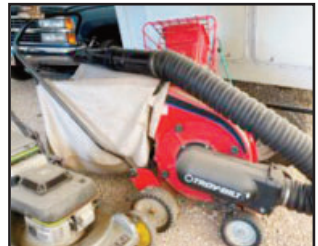

HOUSEHOLD: QUEEN BED SET, DRESSER & WARDROBE - WOOD GUN CABINET - 1960'S STYLE DESK - LG. ASST. OF MENS CLOTHES, JEANS, SHIRTS, DRESS CLOTHES, JACKETS, CARHARTTS, VESTS, BOOTS & SHOES ETC... - POCKET KNIVES - HUNTING KNIVES - ANTLER HANDLE KNIFE - BELT BUCKLES - BELTS - COAL MINE SAFETY AWARDS - MENS COWBOY HATS - (2)SINGER SEWING MACHINES - VINTAGE TEDDY BEARS - APT STYLE REFRIGERATOR - MICROWAVE -ELECTRIC LEATHER RECLINER - SOFA - LOVE SEAT - END TABLES - LAMPS - ROUND DINING ROOM TABLE WITH 4 CHAIRS - BOOK SHELVES - LG. ASST. OF BOOKS - FOLDING IRONING BOARD STOOL - HUMIDIFIERS - (2) HEATERS - QUEEN BED - STEREO SYSTEM WITH RECORD PLAYER & LG. SPEAKERS - LG. ASST. OF BALL CAPS - LG ASST. OF NEW WORK GLOVES - US BOLT ACTION MILITARY RIFLE - BB GUN - WINCHESTER (MODEL 37) 20 GA - GUN CLEANING KITS -

FOR MORE INFORMATION PLEASE CONTACT JUSTIN 307.660.2292

TERMS: Cash or Check with picture ID. We also take Credit Card Payments with a 3% Transaction Fee. All items sold as is - where is - not responsible for accidents or theft. Announcements made the day of the auction, take precedence over all printed materials. Sales Tax collected.

FOR FULL LISTING GO TO AUCTIONZIP.COM ID #27765

Sale Conducted By: