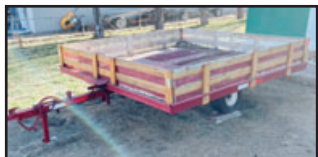

VEHICLES & EQUIPMENT SELL @ 12:35 P.M.: 2004 GOLDWING TS1800 TRIKE (26,076 MILES) WITH MATCHING MINI HORSE TRAILER (GREAT CONDITION) -1990 CHEVY 3500 (MANUAL TRANNY) DUALY WITH ONLY 10 MILES ON NEW MOTOR & TIRES (ONLY 75,000 ORIGINAL MILES) SOME HAIL DAMAGE BUT GREAT SHAPE (454 MOTOR) - SMALL 8'X10' UTILITY TRAILER - 8'X8' TILT SNOW MOBILE TRAILER - SMALL UTILITY TRAILER - SMALL UTILITY TRAILER WITH BOXES - JOHN DEERE GARDEN CART - 1970'S HUSTLER 295 SNOW BLOWER WITH FULL CAB (RUNS GOOD) - 1970'S 3 WHEEL HEALD HAULER (GREAT SHAPE) MADE TO LOOK LIKE MINI SEMI - JOHN DEERE GATOR (4X6) WITH TILT BED - TROY BILT CHIPPER VAC - JOHN DEER PUSH MOWER - SNAPPER RIDING MOWER - JOHN DEERE 111 RIDING MOWER - JOHN DEERE LT155 RIDING MOWER - CUB CADET 127 RIDING MOWER - JOHN DEERE 332 RIDING MOWER - DEMOCRAT LAWN SWEEP (USED FOR THOSE BIG PILES) - LG. FRONT DECK RIDING MOWER - JOHN DEER LT166 RIDING MOWER - JOHN DEERE L111 AUTOMATIC RIDING MOWER WITH REAR BAGGER - CUB CADET 129 HYDROSTATIC GARDEN TRACTOR WITH LOADER & BACK BLADE - JOHN DEERE 317 (DIESEL) GARDEN TRACTOR WITH HYDRAULIC BLADE & REAR TILLER (153 HRS) - YARD MACHINES REAR TINE TILLER - MOWER DECKS - CRAFTSMAN PUSH MOWER - LAWN AERATOR - LAWN RAKE -