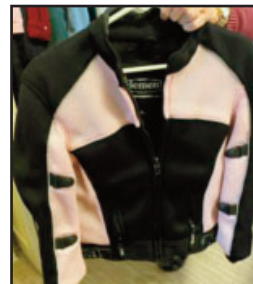

HOUSEHOLD: QUEEN BED SET, DRESSER & WARDROBE - WOOD GUN CABINET - 1960'S STYLE DESK - LG. ASST. OF MENS CLOTHES, JEANS, SHIRTS, DRESS CLOTHES, JACKETS, CARHARTTS, VESTS, BOOTS & SHOES ETC... - POCKET KNIVES - HUNTING KNIVES - ANTLER HANDLE KNIFE - BELT BUCKLES - BELTS - COAL MINE SAFETY AWARDS - MENS COWBOY HATS - (2)SINGER SEWING MACHINES - VINTAGE TEDDY BEARS - APT STYLE REFRIGERATOR - MICROWAVE -ELECTRIC LEATHER RECLINER - SOFA - LOVE SEAT - END TABLES - LAMPS - ROUND DINING ROOM TABLE WITH 4 CHAIRS - BOOK SHELVES - LG. ASST. OF BOOKS - FOLDING IRONING BOARD STOOL - HUMIDIFIERS - (2) HEATERS - QUEEN BED - STEREO SYSTEM WITH RECORD PLAYER & LG. SPEAKERS - LG. ASST. OF BALL CAPS - LG ASST. OF NEW WORK GLOVES - US BOLT ACTION MILITARY RIFLE - BB GUN - WINCHESTER (MODEL 37) 20 GA - GUN CLEANING KITS -

FOR MORE INFORMATION PLEASE CONTACT JUSTIN 307.660.2292

TERMS: Cash or Check with picture ID. We also take Credit Card Payments with a 3% Transaction Fee. All items sold as is - where is - not responsible for accidents or theft. Announcements made the day of the auction, take precedence over all printed materials. Sales Tax collected.

FOR FULL LISTING GO TO AUCTIONZIP.COM ID #27765

Sale Conducted By: