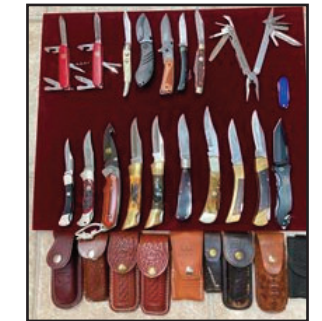

LIVE AUCTION **Jerry & Barbara Brose Downsizing** LIVE AUCTION

AUCTION

SATURDAY, JULY 9th, 2022 • 9:07 AM

137 COOK RD • GILLETTE, WY 82716