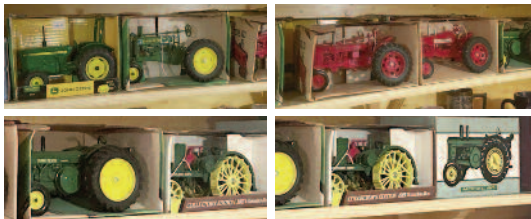

MISC. ITEMS

Ass't of Porcelain Dolls, some still in box Jack & Jill, Adam & Nicole, Camellia & Many More - All are in Great Condition, Clean and have been well cared for. Lg Curio Cabinet; Small Curio Cupboard Lg. Roller Chair; Doll Rocking Chairs (4) 2 Wooden Antique Rocking Chairs; Coffee Table; Croquet Set; Coffee Grinder Antique Wash Boards; Assortment of Glassware - Roseville, McCoy, Stoneware, Pink Depression; Lead Crystal Items Chickens some salt & pepper; Assortment of Teddy Bears Assortment of Bronze Items; Electric Grill Tweety Hat Box; Assortment of Pictures 2 Antique Metal Doll Beds Many More Items

CONSIGNOR 2

TOY TRACTORS

Ertl Case 1170 In box; Case 600 In box
Case 3294 In box
International Harvester 450 Farmal In box
International 6388 In box
International 1586 In box
Massey Ferguson 1130 In box
Ertl Case Int. 7210 Magnum In box
Ertl 3630 Massey Ferguson 3630 In box
Ertl Super M-TA Farmal In box
JD Tractor, Silage Cutter, & Wagon
JD four wheel drive
Ertl JD R Tractor In Box
Ertl JD Model A Wide Front In Box
Ertl JD Model G In Box
Ertl JD Wide tractor Model GI In Box
Ertl JD Four Wheel Drive Tractor in box
Ertl JD 420 with Wagon in Box
Ertl 50th Anniversary set in Box
Ertl JD 8210 Tractor in Box
Ertl JD Plow in Box
Ertl JD 4020 w/ front wheel Assist in box
Ertl JD 720 with Blade in Box
Ertl JD 4230 Tractor in box
Ertl JD 567 Round Bailer in Box
JD Truck Bank #531 in Box
JD 1966 Ford Pickup Die Cast Metal Bank in box
Midland Equipment 1955 Pickup Truck Bank in Box
Ertl JD 950 Tractor in Box
Ertl JD Tractor in box; Ertl H Farmal in box
Ertl M Farmal with Wide front in Box
Ertl JD R in box
Ertl John Deere Collertors Edition 1915 Waterloo Bay in box
Ertl John Deere Model 80 in Box; Plus More