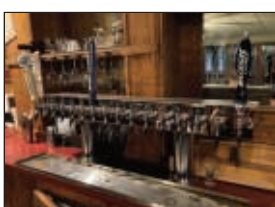

Refrigerator kegerator
 Haier wine refrigerator
 Danby dorm refrigerator
 Walk in cooler & freezer-compressor
 for refrigerator is 2 yrs old
 4 ft broiler Vollrath
 5 ft flat grill-Vollrath
 Vollrath 2 stove gas burner
 35 lb gas fryers
 Argus freezer
 Argus refrigerator
 Baker's Pride double stack
 convection oven
 Frigidaire upright freezer
 Servalift Eastern proofer
 & warmer
 Microwave-Panasonic 1100 watt
 commercial
 3 well food warmer
 Ice making machine w/ 500 lb
 ice bin-Manitowoc
 Cambro salad bar-8ft.
 Cambro-stackables
 2 well Classic food warmer
 KitchenAid professional mixer 600
 Toasters
 Storage rack unit
 2 4 ft. 6 well salad station
 Assorted plates
 Traulson 2 door refrigerator
 16 head tap station
 Coca Cola 2 door cooler
 Popcorn machine
 5-2x2 tables
 27-4x4 tables
 3- 8 top round tables
 5-4 ft. Tables
 150 stackable chairs
 Coors light pool table sign
 Samuel Adams bar mirror sign
 Coors light Nascar bar sign
 SHS audio speaker system w/ wireless
 and hand mic, speaker stands
 55 in. LG TV