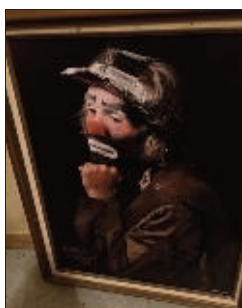

Don't Miss This One!

AUCTION

MOVING SALE

Saturday, August 13, 2022 ~ 10:00 AM

Davison County Fairgrounds • Mitchell, SD

Lunch Served • Complete List & Pictures www.sdauctions.com, www.auctionzip.com & www.gotoauction.com

Coca Cola bottle dispensing machine
Coca Cola chest cooler
Coca Cola bar
Antique coca cola cooler
Hand painted Coca Cola milk can
Assorted Coca Cola signs
Coca Cola lava lamp
Assorted Coca Cola wooden bottle crates
Misc Coca Cola covered bridge pictures
1996 Coca Cola collectible gift
1997 Coca Cola collectible gift
Coca Cola waste basket
Assorted Coca Cola tins
Assorted Coca Cola trays
Assorted Coca Cola mugs
Assorted Coca Cola Christmas ornaments still in packages
Assorted Coca Cola collectible unopened bottles
Coca Cola light
Coca Cola clock-3
Coca Cola lamp shade
Coca Cola polar bear
Coca Cola garbage can
Coca Cola bottle lid sign
Coca Cola metal sign
Lg Coca Cola metal sign-48x94
Coca Cola sculptures from the Coca Cola Holiday village collection w/ certificates never opened-approx 20
Assorted collectible Coca Cola items too numerous to mention

Edison phonograph w/ assorted records
Henry McKenna Hand Made Bourbon jug

Vintage kitchen round table & 4 black chairs
Pleather loveseat & chair
Wicker coffee table-red
Antique baby walker;
Antique baby highchair
Antique stroller
Antique rug beater
Antique eagle claw piano stools
Antique school desk-2
Antique plant stand
Antique telephone table
Antique hanging lamps
Antique wooden swivel chair
Antique oak telephone
Antique dresser
Antique cradle
Antique book shelf
Antique desk
Jr classic storybooks series 1-10
Assorted children books
Cookbooks-assorted
Vintage little red wagon planter
Vintage child rocker
Square white enamel table
Enamel pitcher & basin
Parlor chair w/ ottoman
Brown couch
End table
China hutch
Red leather parlor chair
Assorted wall decor & pictures
Railroad crossing sign
Plant stand
Assorted step stool
3-2 gal crock
2 qt. Brown top crock jugs
1 gal brown top crock jug
Western 3 gal crock
5 gal. Water cooler crock no lid-2
Brown top water cooler crock

Thunder enamelware pot
Enamelware bean pot
Enamel coffee pot
Ceramic pitchers
Hand butter churn
Holland girl cookie jar
Old lady cookie jar
Galvanized bucket
National family scale
Duncan phyfe telephone table
Plate holders
Metal plant stand
Figurines
Secretary desk
Large milk jug
Wooden blocks
Assorted wicker basket
Black enamel camp set
Emmett Kelly Jr. 1993 autograph clown picture
Boyd bears
Cherish teddies

REDWING CROCKS

2-3 gal jugs
3-2 gal crocks
4 gal. Butter churn crock
5 gal. Butter churn w/ lid & plunger
15 gal crock-2
3- 6 gal crock
3 gal crock
4 gal crock-3
20 gal crock
2-5 gal jugs
Birch leaf -15 gal. Crock
25 gal crock