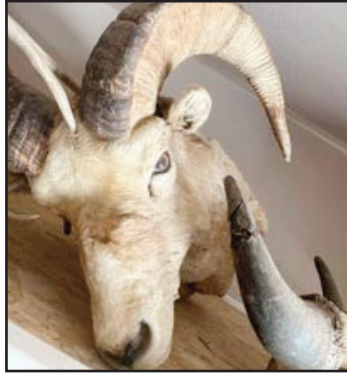

QUILTING & SEWING: LG. ASST. OF FABRICS & PATTERNS - BATTING & PILLOW FORMS - ORGANIZERS - SCRAPBOOKING STAMPS & ITEMS - CROSS STITCH & SEWING CRAFTS - CARDS & PUNCHES - SEWING MACHINES - BABY LOCK PRO LINE SERGER - ACU QUILTER CUTTING SYSTEM -

DELWIN BENTLEY MILITARY COLLECTION - ONE OF THE MOST DECORATED VETERANS IN WYOMING HISTORY (COMMANDER OF SINGAPORE BASE) - PHOTOS ON (HARD TO GET) BOMBER - MILITARY YARD LONGS - POCKET WATCHES - WW2 CAPTAINS HELMET - MILITARY UNIFORMS (AIR FORCE/US ARMY) - NAZI FLAG FROM WW2 - CANTEENS - 24 HR MILITARY POCKET WATCH (HAMILTON WATCH CO.) - BINOCULARS - COVERS -

FOR MORE INFORMATION PLEASE CONTACT JUSTIN 307.660.2292

TERMS: Cash or Check with picture ID. We also take Credit Card Payments with a 3% Transaction Fee. All items sold as is - where is - not responsible for accidents or theft. Announcements made the day of the auction, take precedence over all printed materials. Sales Tax collected.

FOR FULL LISTING GO TO AUCTIONZIP.COM ID #27765

Sale Conducted By: