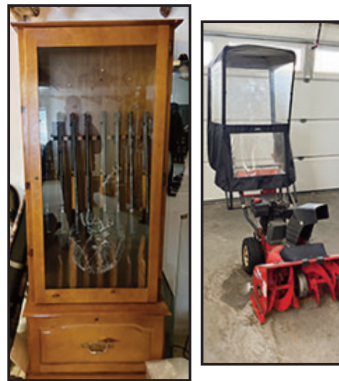

VEHICLE SELLS @ 12:00 P.M.: 2016 POLARIS SLINGSHOT (VIN 57XAASFA4G7112774) ONLY 3,300 MILES, GREAT SHAPE AND READY TO GO!!!!

GUNS, AMMO & MOUNTS SELL @ 11:30 A.M.: (8) WINCHESTER (MODEL 94) 30-30's ALL IN GOOD CONDITION - WOLF MAGNUM 50 CAL BP - TRISTAR UPLAND HTR 12 GA 3" OVER & UNDER - CHARLES DALY 12 GA - BELGIAN PINFIRE REVOLVER - HERITAGE .22 WITH WHITE GRIPS - HERITAGE .22 WITH SNAKE PATTERN GRIP - HERITAGE .22 WITH WOOD GRIP - HARRINGTON & RICHARDSON REVOLVER - HIGH STANDARD (SPORT KING) .22LR - .45 CAL REVOLVER (NOT FUNCTIONING) - WOOD GUN CASE - (5) SETS OF BINOCULARS - FISHING POLES/TACKLE - (2) TURKEY MOUNTS - LG. ASST. OF EUROPEAN DEER & ANTELOPE MOUNTS - MOSSY OAK TURKEY THUG TAIL MOUNT - (25+) FISH MOUNTS, WALLEYE, NORTHERN, BASS, BLUE FIN TUNA, DOLPHIN, WHITE TAIL MOUNT ON BARNWOOD STAND - DEER MOUNTS - (4) ANTELOPE MOUNTS - SHEEP MOUNTS - RAMBOUILLET MOUNT - RARE BLACK SQUIRREL - (2) SQUIRREL MOUNTS - WILD BOAR - FULL BODY COYOTE - SMALL BULL BUFFALO - GAME CART - MENS CAMO CLOTHING & JACKETS -