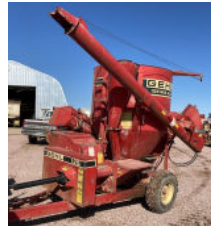

JASON & MAUREEN OEDEKOVEN FARM EQUIPMENT AUCTION~

With Guest Consignors

SUNDAY, MAY 28TH 2023 AT 10AM

Auction Location: 12346 US Hwy 212, Newell SD
(South of Highway)

FARM & RANCH EQUIPMENT:

Melroe 630 Hydraulic Rock Picker
14' Krause Field Cultivator
Case IH 183 Field Cultivator
13' International Disc/Harrow
3pt Dan Hauser Post Hole Digger
3-Point Big Square Bale Feeder
Henke Feed/Mixer Wagon
Howse 3pt Brush Hog
Gehl 125 Mix Auger
Antique Manure Spreader
8' Farm King 3pt Blade
JD Guide Wheel
Ditch Filler Homemade Disc
430 Sweet Corn Planter
20' 830 Curator
430 Cultivator
Rafter Stinger for Skid Steer Fork Lift
Field Cultivator Shanks
Hydraulic Cylinders
Skid steer Grapple Forks
Lowe Skid Steer Post Auger
4-Wheeler Weed Sprayer

VEHICLES, TRAILERS & ACCESSORIES:

2003 Toyota Tundra Limited Edition— V8
4WD— Needs timing belt or motor
2004 Dodge R15 Pickup
1976 GMC C1500 *CLASSIC*
1956 GMC Dump truck w/ Pontiac V8
Motor
1989 Chevy 1500 Long Box 4WD
1998 Cherokee 7x22' Stock Trailer—
Excellent Condition
1996 Belly Dump
1995 Belly Dump
1977 GARD— 6x11 Trailer Compressor
8' Pickup Flat Bed
Assorted Rims & Tires
V/8 Engine Stand

TRACTORS:

Allis Chalmers WD45 Tractor
Oliver 1855 Tractor
Koyker Front End Loader off WD45
Westendorf TA28 Front End Loader w/ Mounts
Massey Ferguson 246 w/mounts
Shwartz Front End Loader w/mounts
Koyken K5 Front End Loader
JD 148 Grapple
Cozy Cab for Tractor
18.4-38 Hub Mount Duals
18.4-38 Rim Mount Duals

TOOLS:

55 Gallon Drum Oil Pumps
Round Baler Belt Repair Kit
Moisture Tester
Several Chains & Boomers
Floor Jack
Shop Desk
Stainless Steel Screens
Squirrel Cage Fan
Wrench Sets
Socket Sets

LIVESTOCK EQUIPMENT: