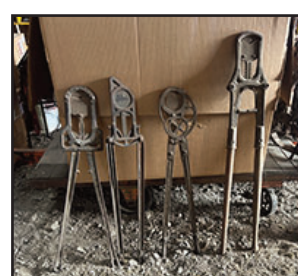

**ANTIQUES & COLLECTIBLES:** (RARE) SHORT LEG COAL FORGE - FORGE TONGS & TOOLS - RR LANTERNS - DIETZ LANTERNS - VOLCANO CABOOSE STOVE - CAST IRON COUNTER TOP GRINDER - COUNTER TOP WATER PUMP - VINTAGE STOP LIGHT - LG. ASST. OF DIE CAST COLLECTOR TOYS, TEXACO, PLANES, TOW TRUCKS ETC... - VINTAGE STEREO PHONOGRAPH - WATER PUMP - CAST IRON COUNTER TOP TOBACCO CUTTER - CAST IRON COUNTER SCALE - BROAD AXE - LG. ASST. OF HAND VINTAGE HAND TOOLS - ANTIQUE PICTURES - DEHORNS - MINI CIGAR STORE INDIANS - OLD ROCKING CHAIRS - VINTAGE CAST IRON BARN DOOR HANGERS - WESTERN L. ROLLER CO. (HASTINGS NE.) CAST IRON TRACTOR SEAT - VERY UNIQUE SMALL WOODEN SLEIGH RUNNING GEAR - LG. ASST. OF OLD BOTTLES - WHITE (CABINET STYLE) TREADLE SEWING MACHINE - OIL CANS - WOOD COOKSTOVE OVEN - STEEL WAGON WHEELS - VINTAGE TRUNKS - LG. ASST. OF TRANSGENDER MANNEQUINS - BARREL BAR W/ BARREL STOOLS - ROLL TOP DESK - DINING TABLES - WATERFALL 1950'S DRESSER - BRASS FIRST NATIONAL BANK SIGN - SMALL APT. GAS STOVE & MUCH, MUCH MORE!!!!