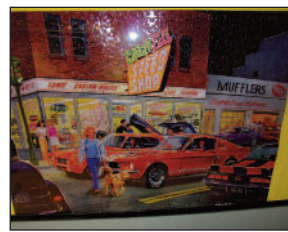

• **WATCH FOR SIGNS**

• [www.sdauctions.com](http://www.sdauctions.com)

Selling 2 pickups, 2 VW cars and Van, enclosed trailer 8'x24', guns, fishing equipment, antiques, collectibles, box cars and pictures. Shop tools, wood working saws and tools, household, furniture and much more! Lots of restaurant equipment and 600 Broaster (like new) **Vehicles & Guns will sell around Noon.**

## COLLECTIBLES

Several cookie jars; Large assortment of match cars new in the boxes;  
Several large pictures of cars; Lighted Bud Light Beer Sign; Pepsi Clock  
and Several other signs; Many more collectible and antiques will sell on  
Sale Day