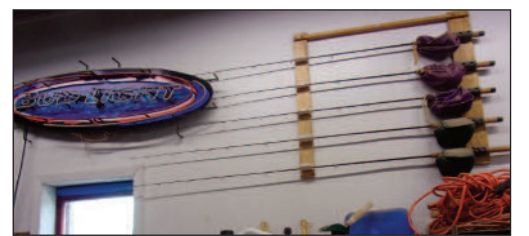

• **WATCH FOR SIGNS**

• [www.sdauctions.com](http://www.sdauctions.com)

Selling 2 pickups, 2 VW cars and Van, enclosed trailer 8'x24', guns, fishing equipment, antiques, collectibles, box cars and pictures. Shop tools, wood working saws and tools, household, furniture and much more! Lots of restaurant equipment and 600 Broaster (like new) **Vehicles & Guns will sell around Noon.**