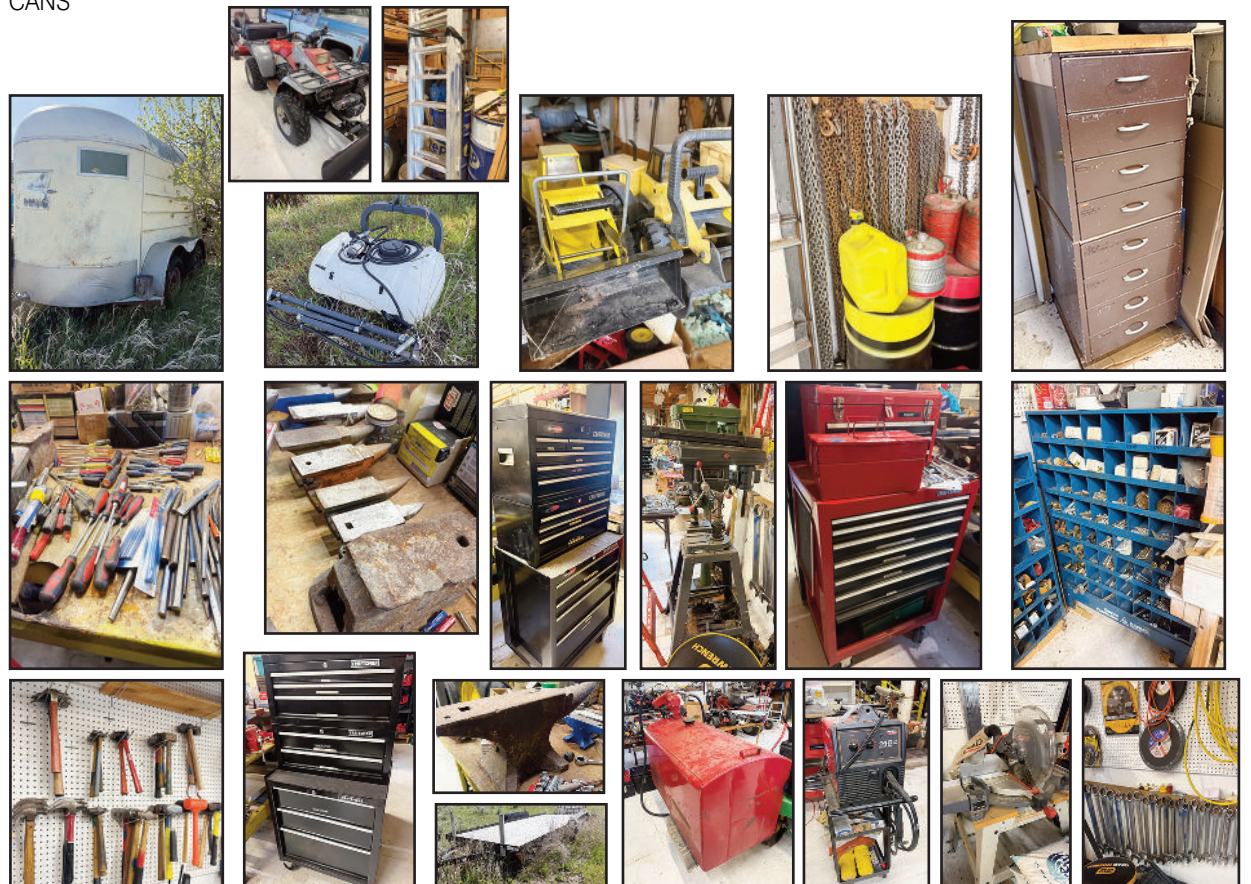

FOR MORE INFORMATION PLEASE CONTACT
JUSTIN 307.660.2292

TERMS: Cash or Check with picture ID. We also take Credit Card Payments with a 3% Transaction Fee.
All items sold as is - where is - not responsible for accidents or theft.
Announcements made the day of the auction, take precedence over all printed materials. Sales Tax collected.

FOR FULL LISTING GO TO AUCTIONZIP.COM ID #27765

Sale Conducted By:

BIESHEUVEL AUCTION & APPRAISAL

Auctioneer: Justin Biesheuvel • 307.660.2292